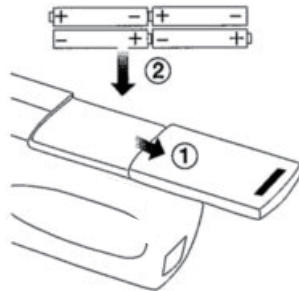

EX-25 Electric Stapler (XS-0751000H)

Register your Lifetime Warranty at
www.Live-Eco.com

- PLEASE READ THIS OWNERS MANUAL BEFORE USE
- PLEASE KEEP THIS MANUAL FOR FUTURE REFERENCE

Specification

BODY SIZE	L 7" x W 1.9" x H 2.8"
WEIGHT/MATERIALS	12.2 ounces (without batteries) / ABS Body
POWER OPTIONS	6 x Alkaline Batteries (sold separately) 7.5V AC Power Adapter (included)
STAPLE LOAD CAPACITY	210 Standard 1/4" Staples (26/6 or 24/6)
LOADING SYSTEM	Front Loading
STAPLING DEPTHS	From .25" to 1.5" by 1/10" intervals
MAX SHEET CAPACITY	25 Sheets of Standard Weight Paper
BATTERY LIFE	Batteries last up to 8,000 Staple Instances

Instructions

1 Battery Installation

1) To remove battery cover, slide the battery cover backwards.

2) Please ensure positive (+) and negative (-) sides are correctly placed.

ATTENTION

*PLEASE USE DRY ALKALINE BATTERIES ONLY