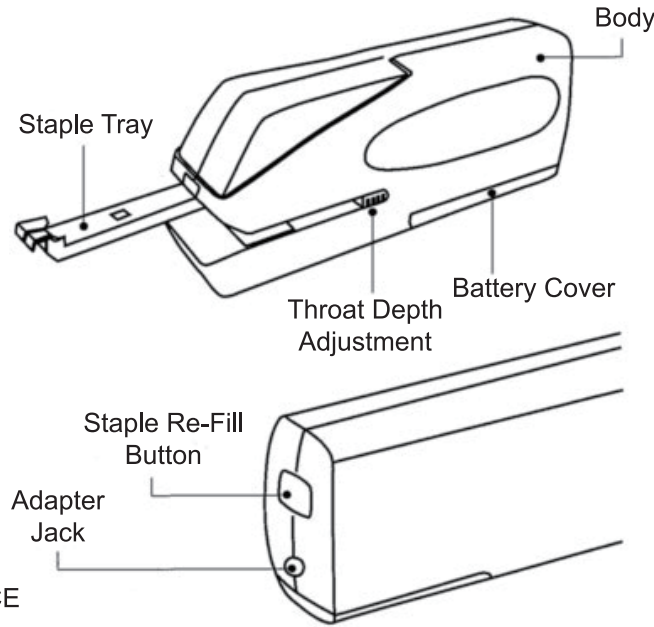

EX-25 Electric Stapler (XS-0751000H)

Register your Lifetime Warranty at
www.Live-Eco.com

- PLEASE READ THIS OWNERS MANUAL BEFORE USE
- PLEASE KEEP THIS MANUAL FOR FUTURE REFERENCE

Specification

BODY SIZE	L 7" x W 1.9" x H 2.8"
WEIGHT/MATERIALS	12.2 ounces (without batteries) / ABS Body
POWER OPTIONS	6 x Alkaline Batteries (sold separately) 7.5V AC Power Adapter (included)
STAPLE LOAD CAPACITY	210 Standard 1/4" Staples (26/6 or 24/6)
LOADING SYSTEM	Front Loading
STAPLING DEPTHS	From .25" to 1.5" by 1/10" intervals
MAX SHEET CAPACITY	25 Sheets of Standard Weight Paper
BATTERY LIFE	Batteries last up to 8,000 Staple Instances

2) Next, PULL the tray all the way out to load a full-strip of staples. (Don't be afraid to pull hard if necessary)

3) Once staples are loaded, push staple tray in until it "clicks" into place.

JAMMING

IN CASE A JAM DOES OCCUR, PRESS THE "PUSH" BUTTON AND REMOVE FAULTY STAPLES. IF BATTERIES ARE LOW OR OUT OF POWER, FRONT LOADING TRAY MAY NOT POP OUT. IN THIS CASE, REPLACE WITH FRESH BATTERIES OR USE AC ADAPTER.

2 Re-Filling Staple Tray

3 Using Your Stapler

Adjust stapler depth guide to preferred depth.

Then slide papers to the back of the stapling slot to trigger stapler and ensure accuracy.

MAX 25 SHEETS

MAXIMUM OF 25 SHEETS OF STANDARD WEIGHT PAPER CAN BE STAPLED AT ONE TIME. WITH BRAND NEW BATTERIES YOU CAN STAPLE UP TO 8,000 TIMES BEFORE NEEDING BATTERY REPLACEMENT.

ADJUSTABLE STAPLING DEPTH

STAPLING DEPTH CAN BE ADJUSTED FROM .25" TO 1.5" IN 1/10" INTERVALS. GRASP THE GUIDE ON EACH SIDE TO ADJUST.

Need Help? Contact us: www.Live-Eco.com
or at Support@Live-Eco.com
We will reply same or next day!